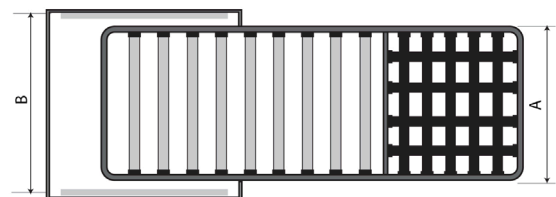

Length: 195 cm
Width: 73/ 113/ 133/ 143 /153 cm

- 2 fold action offering the comfort of a bed in a sofa, thanks to the 12 cm thick mattress while keeping a modest seat height.
- Action has an integrated headrest, which is automatically closed upon folding the action.
- Anti-tilt function

Sedaflex 12M

Sedac - Belgium

Sedaflex 12M with grid & straps

Automatic headrest with lockable position.

Side flank with easy fixation points

A	B	Width of mattress
80 cm	92,5 cm	73 cm
120 cm	132,5 cm	113 cm
140 cm	152,5 cm	133 cm
150 cm	162,5 cm	143 cm
160 cm	172,5 cm	153 cm