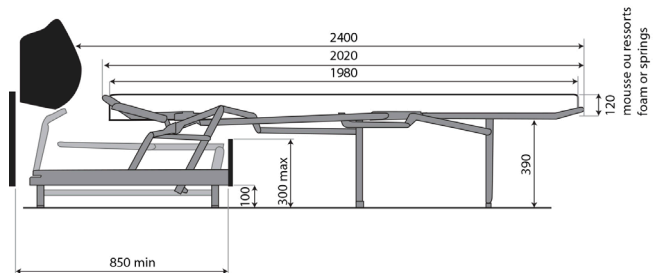

Length: 195 cm
Width: 73/ 113/ 133/ 143 /153 cm

- 2 fold action offering the comfort of a bed in a sofa, thanks to the 12 cm thick mattress while keeping a modest seat height.
- Action has an integrated headrest, which is automatically closed upon folding the action.
- Anti-tilt function

Sedaflex 12M

Sedac - Belgium

Sedaflex 12M with grid & straps

Automatic headrest with lockable position.

Side flank with easy fixation points

A	B	Width of mattress
80 cm	92,5 cm	73 cm
120 cm	132,5 cm	113 cm
140 cm	152,5 cm	133 cm
150 cm	162,5 cm	143 cm
160 cm	172,5 cm	153 cm