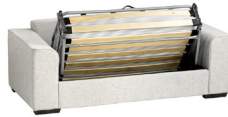

Length: 195 cm
Width: 73/ 113/ 133/ 143 /153 cm

- 2 fold action offering the comfort of a bed in a sofa, thanks to the 12 cm thick mattress while keeping a modest seat height.
- Action has an integrated headrest, which is automatically closed upon folding the action.
- Anti-tilt function

Sedaflex 12M

Sedac - Belgium

Sedaflex 12M with grid & straps

Automatic headrest with lockable position.

Side flank with easy fixation points

A	B	Width of mattress
80 cm	92,5 cm	73 cm
120 cm	132,5 cm	113 cm
140 cm	152,5 cm	133 cm
150 cm	162,5 cm	143 cm
160 cm	172,5 cm	153 cm